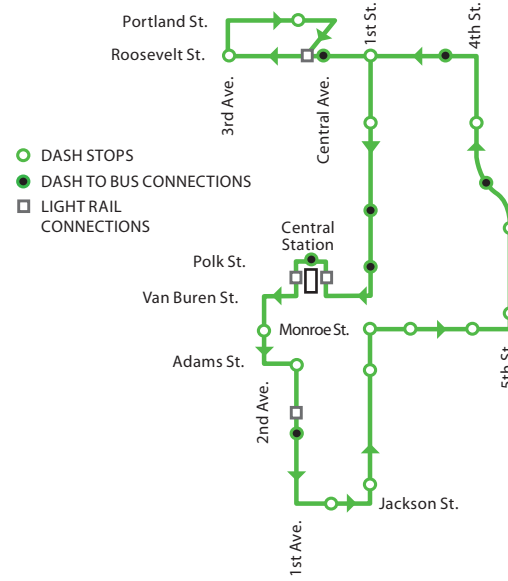

Downtown Phoenix **DASH**

www.ValleyMetro.org
602-253-5000
TTY 602-261-8208

City of Phoenix
PUBLIC TRANSIT DEPARTMENT

DOWNTOWN LOOP

Monday - Friday
Lunes a Viernes

6:30 a.m. - 6:30 p.m.
(12 minute frequency)
(frecuencia de 12 minutos)

6:30 p.m. - 6:30 p.m.
(20 minute frequency)
(frecuencia de 20 minutos)

GOVERNMENT LOOP

Monday - Friday
Lunes a Viernes

6:30 a.m. - 6:30 p.m.
(12 minute frequency)
(frecuencia de 12 minutos)